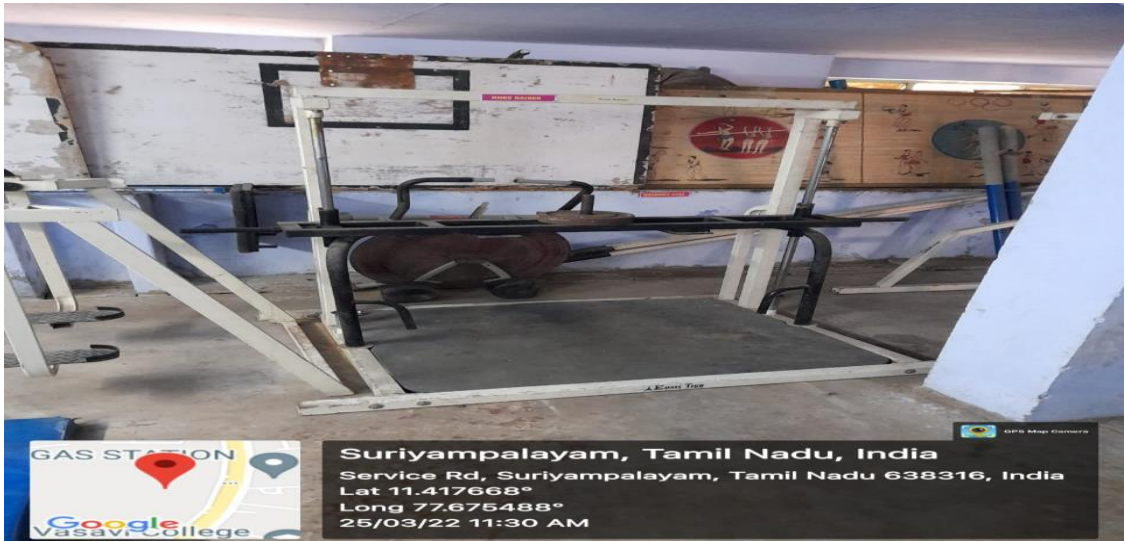

FITNESS LAB

Suriyampalayam, Tamil Nadu, India
Service Rd, Suriyampalayam, Tamil Nadu 638316, India
Lat 11.417668°
Long 77.675488°
25/03/22 11:30 AM