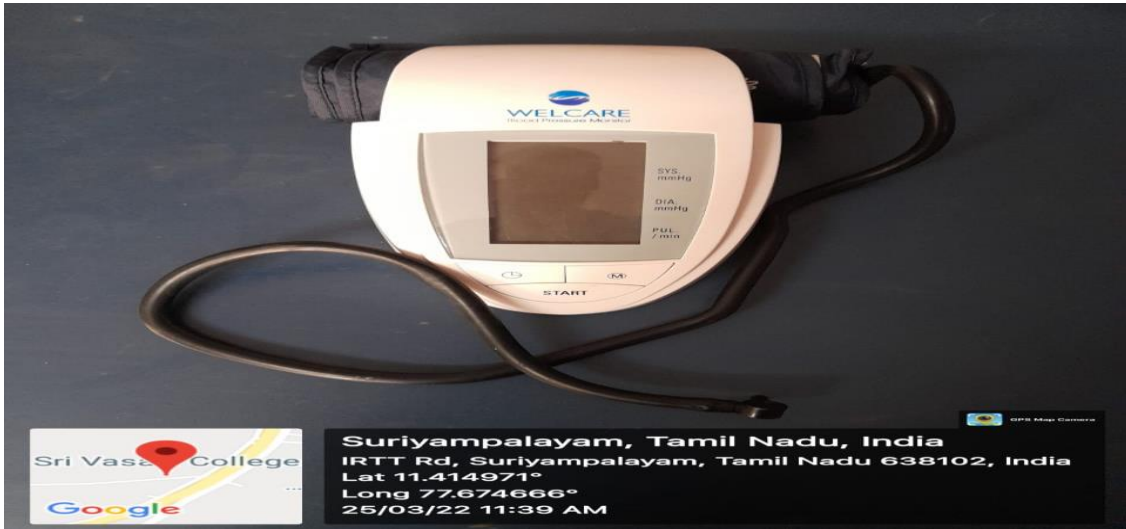

BP KIT

TRUE COPY
Principal,
Sri Vasavi College,
ERODE.